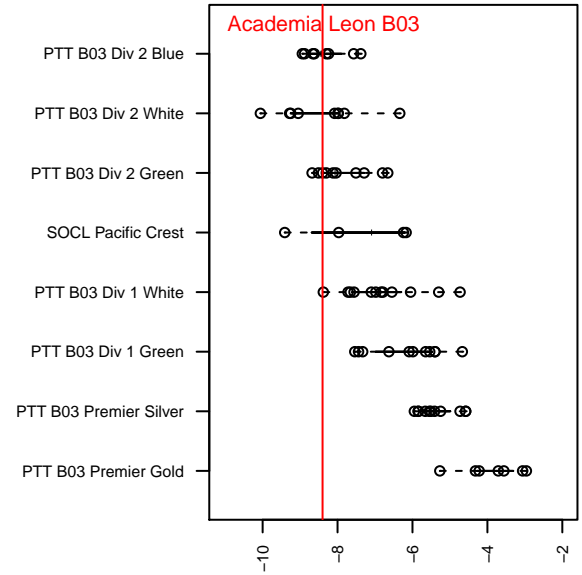

**attack and defense rating
relative to others at age
and all opponents in last 13 months**